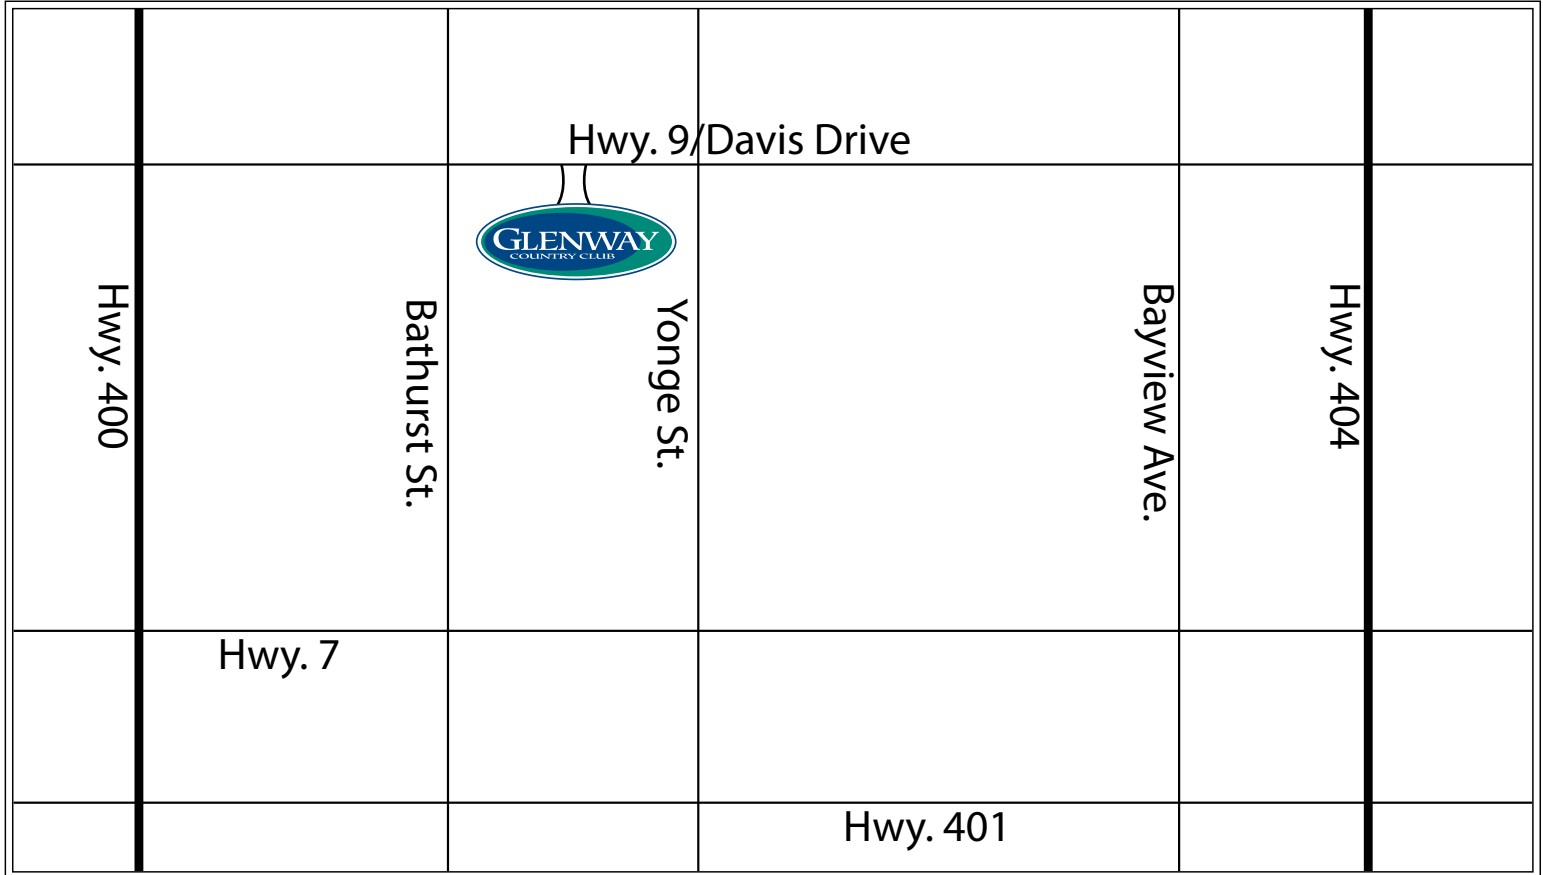

# Directions to Glenway Country Club

(South side of Hwy. 9/Davis Dr. between Bathurst & Yonge St.)

Glenway is conveniently located 45 minutes north of Toronto, and is easily accessible via Hwy. 400 & 404